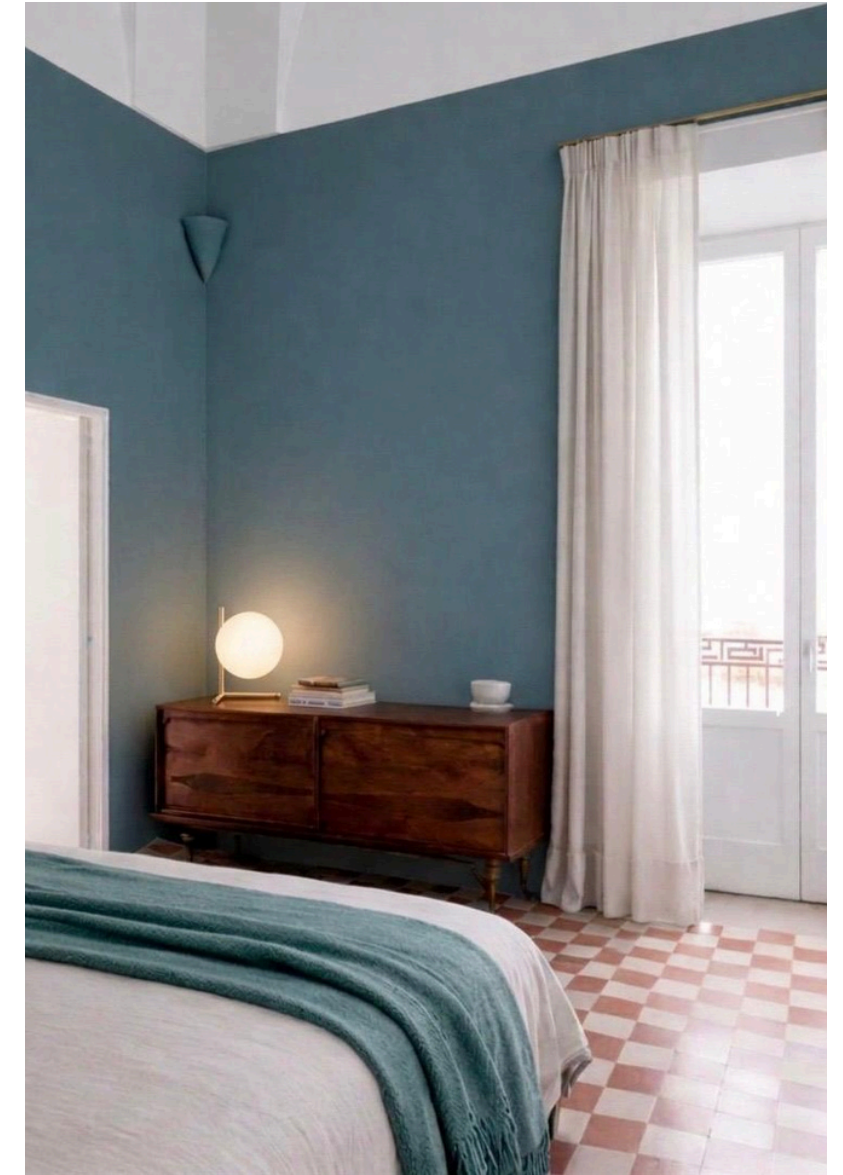

Vorher

Nachher

Vorher

Nachher